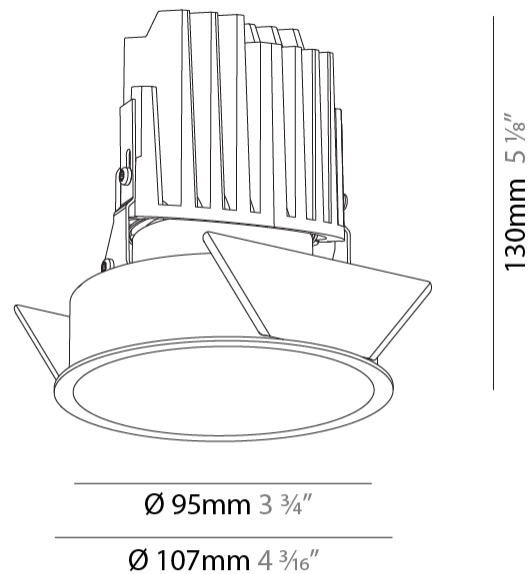

GENERAL

Series: Bioniq
Subseries: Bioniq Round Deep
Brand: Prolight
Division: Architectural
Mounting Type: Recessed
Mounting Location: Ceiling
Subcategory: Downlight

PHYSICAL

Shape: Round
Diameter (mm): 107
Diameter (in): 4 3/16
Height (mm): 130
Height (in): 5 1/8
Ceiling Thickness (mm): 10 / 12.5 / 15
Ceiling Thickness (in): 3/8 or 1/2 or 9/16
Min. Recessing Depth (mm): 150
Min. Recessing Depth (in): 5 7/8
Light Distribution: Downlight
Weight (kg): 0.533
Weight (lbs): 1.18
Fixture Finish: SSR / BKV / CWI / CRY / HAB / LAG / UFT / ITA / RUA / RUR / MIC / FTG / MYG / TWT / LOD / PUS / FRO / FUP / KIA / POP / BLS / SPG / MEY / GOH / GUM / CHC / COM / ABZ / JAG / OBR / MOS / ROR
Fixture Material: Aluminum Die Cast
Cut-out Measurements: 98mm / 3 7/8"

ELECTRICAL

Lamp Type: LED (Zhaga Standard)
Input Wattage (W): 15.5
Total Output Wattage (W): 13
Dimming: Tri-Mode (Non-Dimming and Phase Dimming (120Vac only) and 0-10V Dimming)
Driver Included: No
Driver Location: Recessed Housing
Driver Type: Constant Current - Universal
Driver Class: Class 2
Housing: See components
Input Voltage (V): 120 - 277
Constant Current (MA): 500

LED

Number of LEDs: 1
Color Temperature (°K): 2700 / 3000 / 3500 / 4000
Max. Delivered Lumen (lm): 1140 / 1180 / 1245 / 1270
CRI: >90 CRI
Lamp Life (hrs): 50000

OPTICAL

Reflector°: 20 / 40 / 60

RATINGS AND CERTIFICATIONS

Certified By: Certified for North American Standards
IP rating: IP54