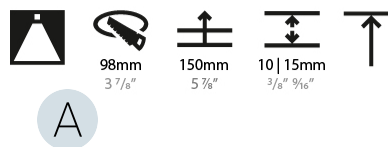

GENERAL

Series: Bioniq
Subseries: Bioniq Round Deep
Brand: Prolight
Division: Architectural
Mounting Type: Recessed
Mounting Location: Ceiling
Subcategory: Downlight

PHYSICAL

Shape: Round
Diameter (mm): 107
Diameter (in): 4 3/16
Height (mm): 130
Height (in): 5 1/8
Ceiling Thickness (mm): 10 / 12.5 / 15
Ceiling Thickness (in): 3/8 or 1/2 or 9/16
Min. Recessing Depth (mm): 150
Min. Recessing Depth (in): 5 7/8
Light Distribution: Downlight
Weight (kg): 0.533
Weight (lbs): 1.18
Fixture Finish: SSR / BKV / CWI / CRY / HAB / LAG / UFT / ITA / RUA / RUR / MIC / FTG / MYG / TWT / LOD / PUS / FRO / FUP / KIA / POP / BLS / SPG / MEY / GOH / GUM / CHC / COM / ABZ / JAG / OBR / MOS / ROR
Fixture Material: Aluminum Die Cast
Cut-out Measurements: 98mm / 3 7/8"

ELECTRICAL

Lamp Type: LED (Zhaga Standard)
Input Wattage (W): 15.5
Total Output Wattage (W): 13
Dimming: Tri-Mode (Non-Dimming and Phase Dimming (120Vac only) and 0-10V Dimming)
Driver Included: No
Driver Location: Recessed Housing
Driver Type: Constant Current - Universal
Driver Class: Class 2
Housing: See components
Input Voltage (V): 120 - 277
Constant Current (MA): 500

LED

Number of LEDs: 1
Color Temperature (°K): 2700 / 3000 / 3500 / 4000
Max. Delivered Lumen (lm): 1140 / 1180 / 1245 / 1270
CRI: >90 CRI
Lamp Life (hrs): 50000

OPTICAL

Reflector°: 20 / 40 / 60

RATINGS AND CERTIFICATIONS

Certified By: Certified for North American Standards
IP rating: IP54