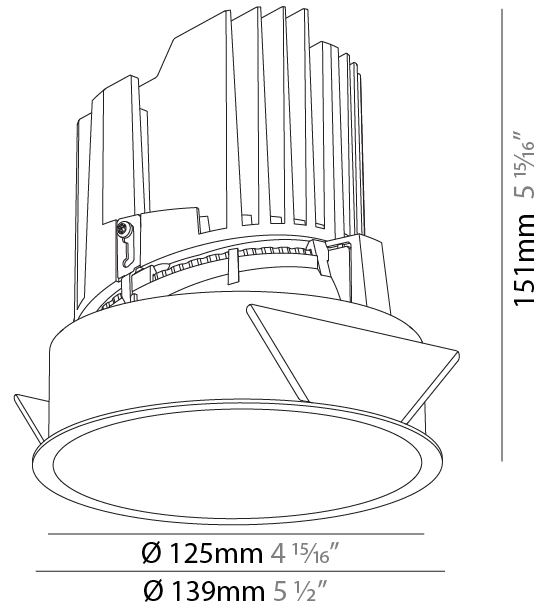

PHYSICAL

Shape: Round
Diameter (mm): 139
Diameter (in): 5 1/2
Height (mm): 151
Height (in): 5 15/16
Ceiling Thickness (mm): 10 / 12.5 / 15
Ceiling Thickness (in): 3/8 or 1/2 or 9/16
Min. Recessing Depth (mm): 170
Min. Recessing Depth (in): 6 11/16
Light Distribution: Downlight
Weight (kg): 0.946
Weight (lbs): 2.09
Fixture Finish: SSR / BKV / CWI / CRY / HAB / LAG / UFT / ITA / RUA / RUR / MIC / FTG / MYG / TWT / LOD / PUS / FRO / FUP / KIA / POP / BLS / SPG / MEY / GOH / GUM / CHC / COM / ABZ / JAG / OBR / MOS / ROR
Fixture Material: Aluminum Die Cast
Cut-out Measurements: 130mm / 5 1/8"

ELECTRICAL

Lamp Type: LED (Zhaga Standard)
Input Wattage (W): 13.2 / 16.5
Total Output Wattage (W): 12 / 14
Dimming: Tri-Mode (Non-Dimming and Phase Dimming (120Vac only) and 0-10V Dimming)
Driver Included: No
Driver Location: Recessed Housing
Driver Type: Constant Current - Universal
Driver Class: Class 2
Housing: See components
Input Voltage (V): 120 - 277
Constant Current (MA): 350

LED

Number of LEDs: 1
Color Temperature (°K): 2700 / 3000 / 3500 / 4000
Max. Delivered Lumen (lm): 810 / 900 / 970 / 990
Nominal Lumen (lm): 960 / 1070 / 1156 / 1180
CRI: >90 CRI
Efficiency (%): 0.905
Lamp Life (hrs): 50000

OPTICAL

Reflector°: 10

RATINGS AND CERTIFICATIONS

Certified By: Certified for North American Standards
IP rating: IP54